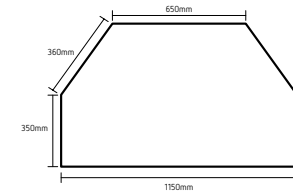

Lamp Table

W500mm
H500mm
D500mm

Product code:
BSTLT2